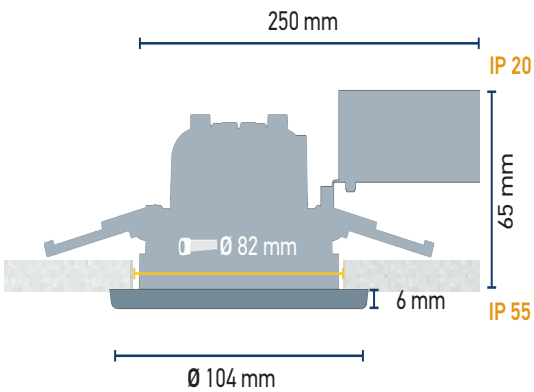

## Product card: S82 Fixed IP55

<b>800 lm</b> LIGHT OUTPUT	<b>11W</b> POWER CONSUMPTION	<b>82 mm</b> CUTOUT	<b>IP55</b> PROTECTION CLASS	<b>90</b> CRI
-------------------------------	---------------------------------	------------------------	---------------------------------	------------------

	Luminous Intensity Distance / Lux 3000 K		
	60°	40°	20°
0,5m	0,6m / 1739	0,3m / 4122	0,2m / 20999
1,0m	1,1m / 435	0,7m / 1031	0,4m / 5250
1,5m	1,7m / 193	1,0m / 458	0,6m / 2333
2,0m	2,3m / 109	1,4m / 258	0,8m / 1312
2,5m	2,8m / 70	1,7m / 154	1,0m / 720
3,0m	3,4m / 48	2,1m / 115	1,2m / 583

### OPTIONS

Beam angle	Color temp	Fixing	Lens	Color of framework	Color of trim	Connection Type	Connectors	Poles	Control
20	2700K	Screws	Clear	White	White	Single	Wago	2-pole	ON/OFF
40	3000K	Springs	Diffused	Black	Black	Extension	Ensto	3-pole	Phase cut
60	4000K	Elevator		Painted	Chrome		Wieland	5-pole	1-10
90					Gold				DALI
					AISI316				DMX
					Painted				24V/PVM