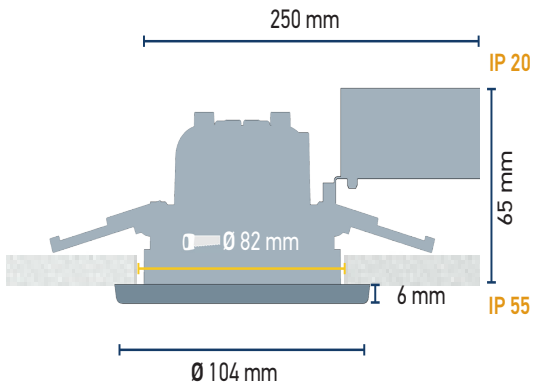

Product card: S80 Fixed IP55

500 lm LIGHT OUTPUT	6W POWER CONSUMPTION	82 mm CUTOUT	IP55 PROTECTION CLASS	90 CRI
-------------------------------	--------------------------------	------------------------	---------------------------------	------------------

	Luminous Intensity Distance / Lux 3000 K		
	60°	40°	20°
0,5m	0,6m / 1918	0,3m / 3889	0,2m / 13875
1,0m	1,1m / 479	0,7m / 972	0,4m / 3469
1,5m	1,7m / 213	1,0m / 432	0,6m / 1542
2,0m	2,3m / 120	1,4m / 243	0,8m / 867
2,5m	2,8m / 77	1,7m / 156	1,0m / 555
3,0m	3,4m / 53	2,1m / 108	1,2m / 385

OPTIONS

Beam angle	Color temp	Fixing	Lens	Color of framework	Color of trim	Connection Type	Connectors	Poles	Control
20	2700K	Screws	Clear	White	White	Single	Wago	2-pole	ON/OFF
40	3000K	Springs	Diffused	Black	Black	Extension	Ensto	3-pole	Phase cut
60	4000K	Elevator		Painted	Chrome		Wieland	5-pole	1-10
90					Gold				DALI
					AISI316				DMX
					Painted				24V/PVM