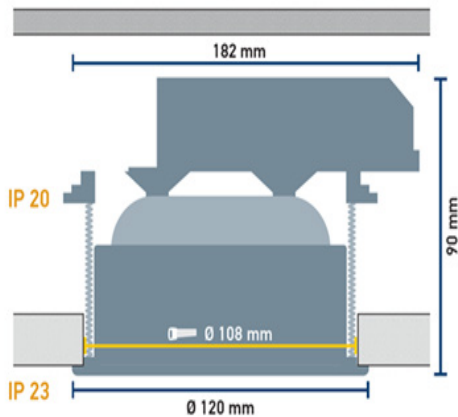

## Product card: S105

**1800 lm**  
LIGHT OUTPUT

**20W**  
POWER CONSUMPTION

**108mm**  
CUTOUT

**IP 23**  
PROTECTION CLASS

**90**  
CRI

	Luminous Intensity Distance /Lux 3000 K		
	60°	40°	15°
0,5m	0,6m / 6700		
1,0m	1,1m / 1700		
1,5m	1,7m / 750		
2,0m	2,3m / 420		
2,5m	2,8m / 270		
3,0m	3,4m / 190		

### OPTIONS

Beam angle	Color temp	Fixing	Lens	Color of trim	Connection Type	Connectors	Poles	Control
15	2700K	Elevator	Clear	White	Single	Wago	2-pole	ON/OFF
40	3000K		Diffused	Black	Extension	Ensto	3-pole	Phase cut
60	4000K			Chrome			5-pole	1-10
90				Gold				DALI
				Painted				DMX