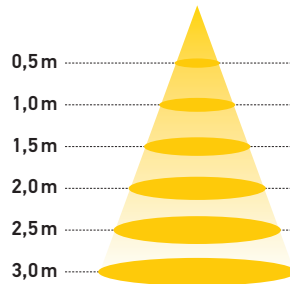

## Product card: S105

**1800 lm**  
LIGHT OUTPUT

**20W**  
POWER CONSUMPTION

**108mm**  
CUTOUT

**IP 23**  
PROTECTION CLASS

**90**  
CRI

	Luminous Intensity Distance /Lux 3000 K		
	60°	40°	15°
0,5m	0,6m / 6700		
1,0m	1,1m / 1700		
1,5m	1,7m / 750		
2,0m	2,3m / 420		
2,5m	2,8m / 270		
3,0m	3,4m / 190		