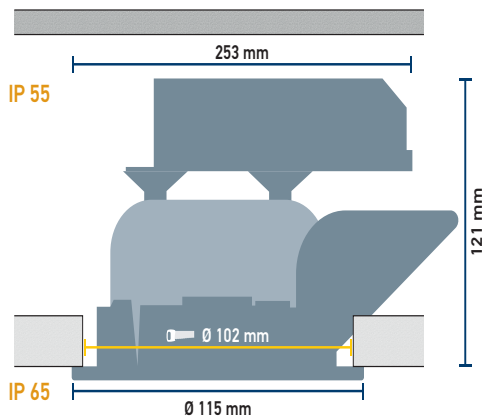

# Product card: S105 IP55

**1800 lm**  
LIGHT OUTPUT

**20W**  
POWER CONSUMPTION

**102mm**  
CUTOUT

**IP55**  
PROTECTION CLASS

**90**  
CRI

## OPTIONS

Beam angle	Color temp	Fixing	Lens	Color of trim	Connection Type	Connectors	Poles	Control
15	2700K	Spring clip	Clear	White	Single	Wieland	3-pole	ON/OFF
40	3000K		Diffused	Black	Extension		5-pole	Phase cut
60	4000K			AISI316				1-10
90								DALI
								DMX