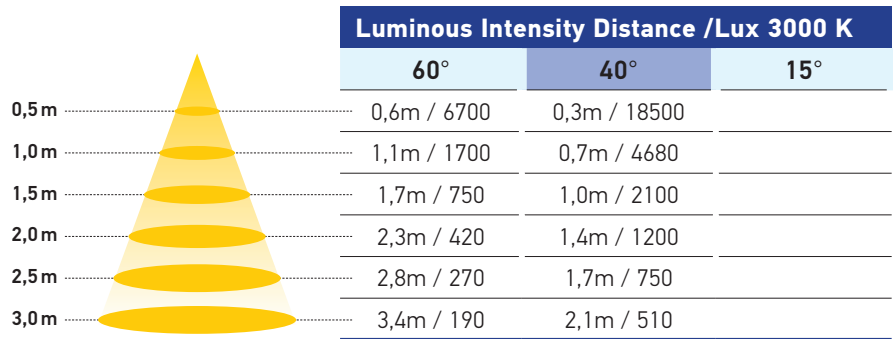

# Product card: S105 IP55

**1800 lm**  
LIGHT OUTPUT

**20W**  
POWER CONSUMPTION

**102mm**  
CUTOUT

**IP55**  
PROTECTION CLASS

**90**  
CRI