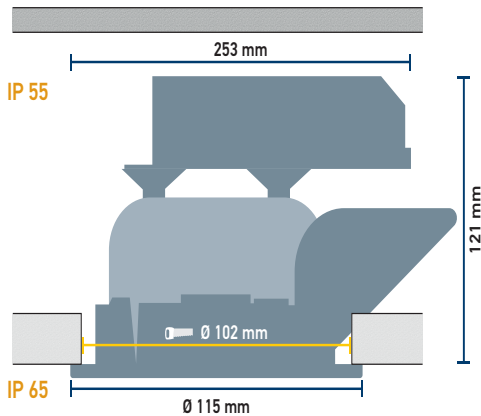

# Product card: S104 IP55

**1150 lm**  
LIGHT OUTPUT

**15W**  
POWER CONSUMPTION

**102mm**  
CUTOUT

**IP55**  
PROTECTION CLASS

**90**  
CRI

	Luminous Intensity Distance /Lux 3000 K		
	60°	40°	15°
0,5m	0,6m / 4300	0,3m / 8600	
1,0m	1,1m / 1100	0,7m / 2150	
1,5m	1,7m / 480	1,0m / 950	
2,0m	2,3m / 270	1,4m / 270	
2,5m	2,8m / 175	1,7m / 170	
3,0m	3,4m / 120	2,1m / 120	

## OPTIONS

Beam angle	Color temp	Fixing	Lens	Color of trim	Connection Type	Connectors	Poles	Control
15	2700K	Spring clip	Clear	White	Single	Wieland	3-pole	ON/OFF
40	3000K		Diffused	Black	Extension		5-pole	Phase cut
60	4000K			AISI316				1-10
90								DALI
								DMX