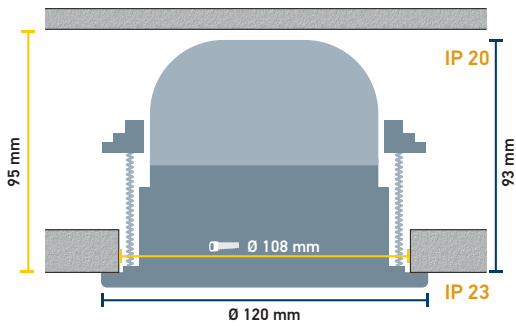

## Product card: 102i Recessed

<b>700 lm</b> LIGHT OUTPUT	<b>11W</b> POWER CONSUMPTION	<b>108mm</b> CUTOUT	<b>IP 23</b> PROTECTION CLASS	<b>90</b> CRI
-------------------------------	---------------------------------	------------------------	----------------------------------	------------------

	Luminous Intensity Distance /Lux 3000 K		
	60°	40°	15°
0,5m	0,6m / 2600	0,3m / 5200	
1,0m	1,1m / 650	0,7m / 1300	
1,5m	1,7m / 290	1,0m / 580	
2,0m	2,3m / 160	1,4m / 325	
2,5m	2,8m / 105	1,7m / 210	
3,0m	3,4m / 72	2,1m / 145	

### OPTIONS

Beam angle	Color temp	Fixing	Lens	Color of framework	Color of trim	Connection Type	Connectors	Poles	Control
15	2700K	Elevator	Clear	White	White	Single	Wago	2-pole	ON/OFF
40	3000K		Diffused	Black	Black	Extension	Ensto	3-pole	Phase cut
60	4000K			Painted	Chrome				
90					Gold				
					Painted				