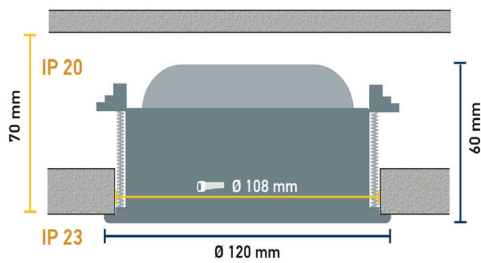

Product card: S102i Chrome

700 lm LIGHT OUTPUT	11W POWER CONSUMPTION	108mm CUTOUT	IP 23 PROTECTION CLASS	90 CRI
-------------------------------	---------------------------------	------------------------	----------------------------------	------------------

	Luminous Intensity Distance /Lux 3000 K		
	60°	40°	15°
0,5m	0,6m / 2600	0,3m / 5200	
1,0m	1,1m / 650	0,7m / 1300	
1,5m	1,7m / 290	1,0m / 580	
2,0m	2,3m / 160	1,4m / 325	
2,5m	2,8m / 105	1,7m / 210	
3,0m	3,4m / 72	2,1m / 145	

OPTIONS

Beam angle	Color temp	Fixing	Lens	Color of trim	Connection Type	Connectors	Poles	Control
15	2700K	Elevator	Clear	White	Single	Wago	2-pole	ON/OFF
40	3000K		Diffused	Black	Extension	Ensto	3-pole	Phase cut
60	4000K			Chrome				
90				Gold				
				Painted				